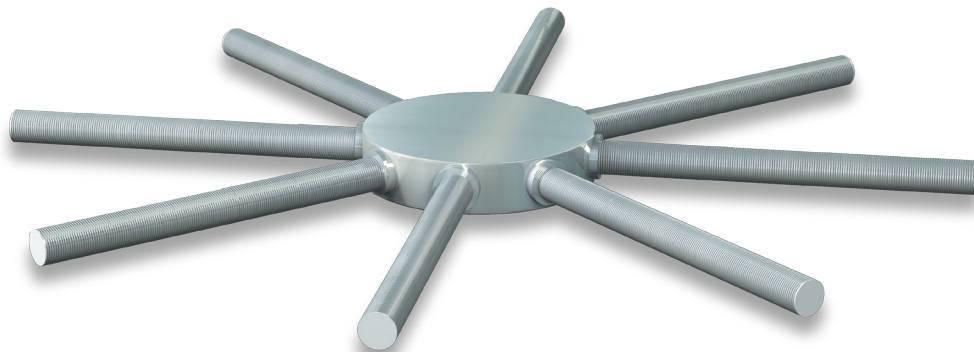

## Delta HUB LATERALS

### NON-PLUGGING SO THEY NEVER DISAPPOINT.

Hub laterals by Delta Screens promote even distribution while also avoiding flow/pressure concentrations. The non-plugging hub style design is ideal for accommodating disc head vessels. Made to your specification of size, open area and material, you can expect easy maintenance and exceptional long term durability. Delta Screens builds hub laterals to your specifications for material, wire and rod size as well as open area.